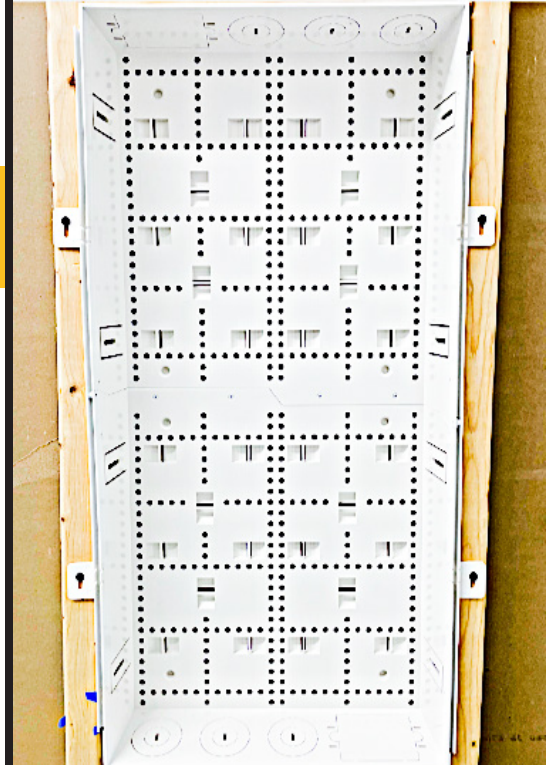

80-1521-HEXT-5

Dimensions

Inside - Back of Box:

- H: 20.25 inches
- W: 13.25 inches
- D: 3.45 Inches

Inside - Front of Box:

- H: 21 inches
- W: 14 inches

Inside with Door:

- D: 5.45 Inches

30" Media Enclosure & Doors

- **P/N: 80-1530-5-STACK**
 - 5pk - 30 inch media enclosures
- **P/N: 80-1530-HC-5**
 - 5pk - 30 inch slim hinged doors
- **P/N: 80-1530-HC**
 - 30 inch enclosure and slim hinged door packaged as one unit
- **P/N: 80-1530-HEXT-5**
 - 5pk - 30 inch deep hinged doors
- **P/N: 80-1530-HEXT**
 - 30 inch enclosure and deep hinged door packaged as one unit

80-1530-5-STACK

Dimensions

Inside - Back of Box:

- H: 29.25 inches
- W: 13.25 inches
- D: 3.45 Inches

Inside - Front of Box:

- H: 30 inches
- W: 14 inches

Front Mount Tabs

- 16" on center