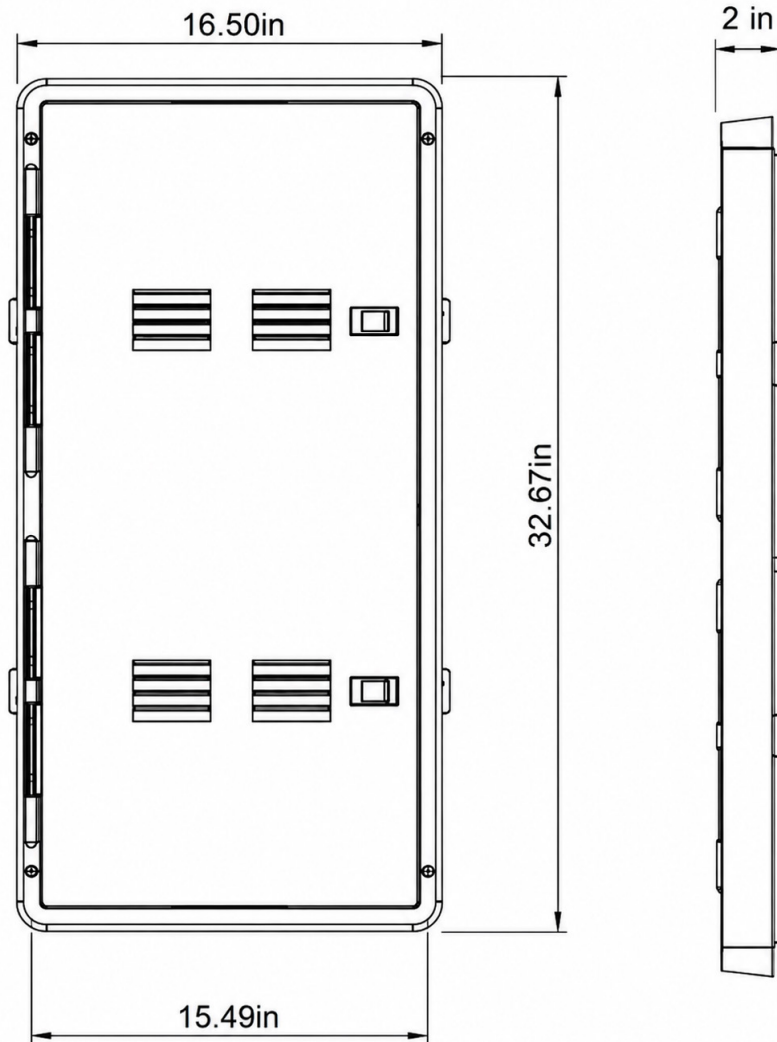

80-1521-HEXT-5

Dimensions

Inside - Back of Box:

- H: 20.25 inches
- W: 13.25 inches
- D: 3.45 Inches

Inside - Front of Box:

- H: 21 inches
- W: 14 inches

Inside with Door:

- D: 5.45 Inches

80-1530-HC-5

Dimensions

Inside - Back of Box:

- H: 29.25 inches
- W: 13.25 inches
- D: 3.45 Inches

Inside - Front of Box:

- H: 30 inches
- W: 14 inches

Inside with Door:

- D: 4 Inches

80-1530-HEXT-5

Dimensions

Inside - Back of Box:

- H: 29.25 inches
- W: 13.25 inches
- D: 3.45 Inches

Inside - Front of Box:

- H: 30 inches
- W: 14 inches

Inside with Door:

- D: 5.45 Inches

Dimensions

Inside - Back of Box:

- H: 40.5 inches
- W: 13.25 inches
- D: 3.45 Inches

Inside - Front of Box:

- H: 41.25 inches
- W: 14 inches

Inside with Door:

- D: 5.5 Inches

Front Mount Tabs