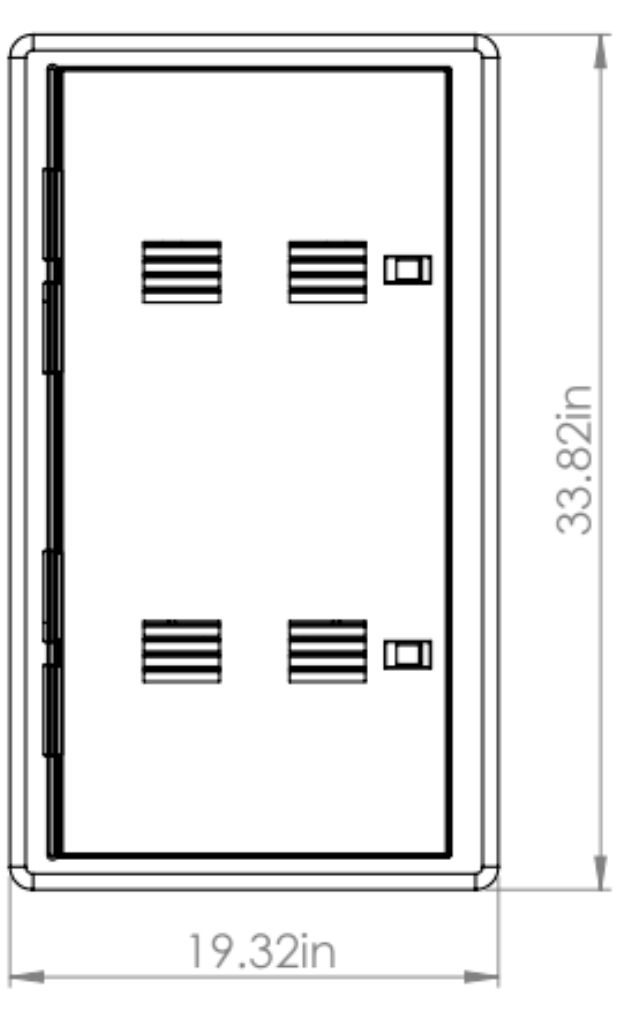

80-1521-HEXT-5

Dimensions

Inside - Back of Box:

- H: 20.25 inches
- W: 13.25 inches
- D: 3.45 Inches

Inside - Front of Box:

- H: 21 inches
- W: 14 inches

Inside with Door:

- D: 5.45 Inches

80-1530-5-STACK

Dimensions

Inside - Back of Box:

- H: 29.25 inches
- W: 13.25 inches
- D: 3.45 Inches

Inside - Front of Box:

- H: 30 inches
- W: 14 inches

Front Mount Tabs

- 16" on center

80-1530-HC-5

Dimensions

Inside - Back of Box:

- H: 29.25 inches
- W: 13.25 inches
- D: 3.45 Inches

Inside - Front of Box:

- H: 30 inches
- W: 14 inches

Inside with Door:

- D: 4 Inches

80-1530-HEXT-5

Dimensions

Inside - Back of Box:

- H: 29.25 inches
- W: 13.25 inches
- D: 3.45 Inches

Inside - Front of Box:

- H: 30 inches
- W: 14 inches

Inside with Door:

- D: 5.45 Inches