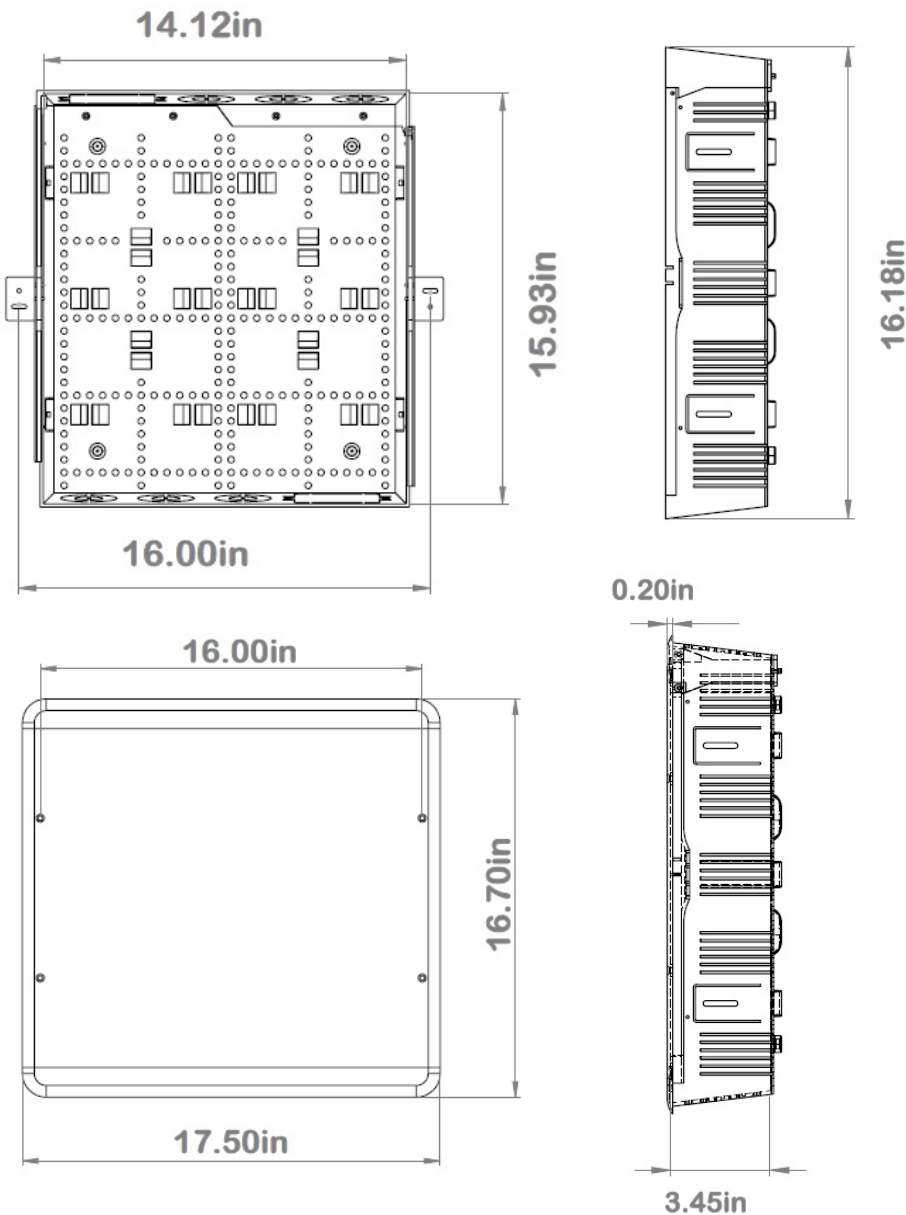

15" Media Enclosure, Doors & Covers

- **P/N: 80-1500-5-STACK**
  - 5pk - 15 inch media enclosures
- **P/N: 80-1500-SC-5**
  - 5pk - 15 inch screw covers
- **P/N: 80-1500-SC**
  - 15 inch enclosure and screw cover packaged as one unit

80-1500-5-STACK