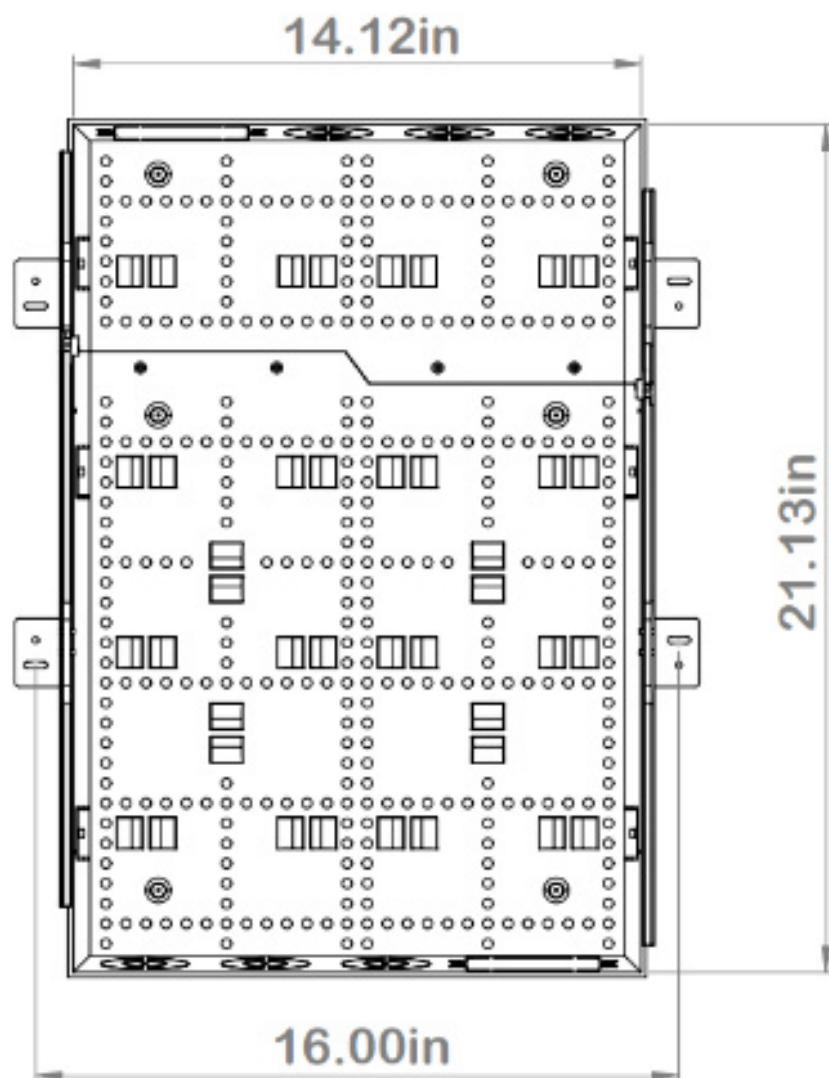

80-1500-HEXT-5

Dimensions

Inside - Back of Box:

- H: 15 inches
- W: 13.25 inches
- D: 3.45 Inches

Inside - Front of Box:

- H: 15.75 inches
- W: 14 inches

Inside with Door:

- D: 5.45 Inches

80-1521-5-STACK

Dimensions

Inside - Back of Box:

- H: 20.25 inches
- W: 13.25 inches
- D: 3.45 Inches

Inside - Front of Box:

- H: 21 inches
- W: 14 inches

Front Mount Tabs

- 16" on center

80-1521-HEXT-5

Dimensions

Inside - Back of Box:

- H: 20.25 inches
- W: 13.25 inches
- D: 3.45 Inches

Inside - Front of Box:

- H: 21 inches
- W: 14 inches

Inside with Door:

- D: 5.45 Inches

Dimensions

Inside - Back of Box:

- H: 40.5 inches
- W: 13.25 inches
- D: 3.45 Inches

Inside - Front of Box:

- H: 41.25 inches
- W: 14 inches

Inside with Door:

- D: 5.5 Inches

Front Mount Tabs