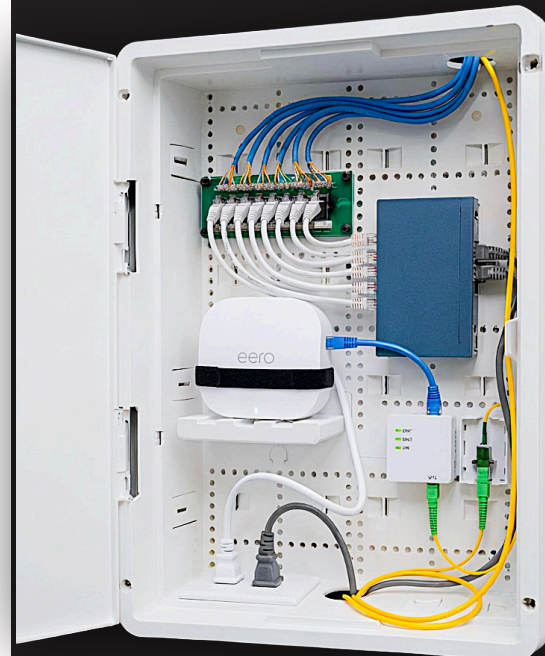

Media Enclosures, Doors & Covers

DataComm Electronics' Media Enclosures are designed to provide a central distribution point for voice, data, audio and video applications.

Multiple sizes available for single-family homes, multi-dwelling units (MDU), and light commercial applications.

Features:

- Unique nesting design that helps reduce material handling, labor, packaging waste, and helps maximize storage space
- Made of ABS plastic for maximum Wi-Fi transmission and performance
- Universal mounting hole pattern to accept most components
- Built in mounting system for mounting active & passive components while simplifying cable management applications
- ETL Certified to UL 2416 standards CAN/CSA STD C22.2 NO. 60950-7-07
- Optional keyed locks available for security
- Large internal space to accommodate all types of equipment
- Multiple sizes & door/cover options
- Side mount tabs for retrofit applications & depth modifications
- 2 electrical knockouts (top & bottom)
- 6 conduit/microduct knock-outs up to 2 inches