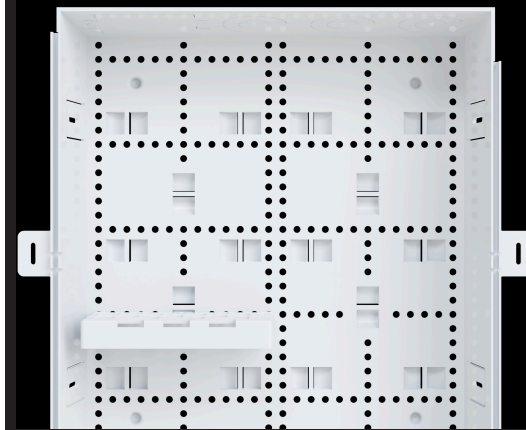

Media Enclosures, Doors & Covers

DataComm Electronics' Media Enclosures are designed to provide a central distribution point for voice, data, audio and video applications.

Multiple sizes available for single-family homes, multi-dwelling units (MDU), and light commercial applications.

Features:

- Unique nesting design that helps reduce material handling, labor, packaging waste, and helps maximize storage space
- Made of ABS plastic for maximum Wi-Fi transmission and performance
- Universal mounting hole pattern to accept most components
- Built in mounting system for mounting active & passive components while simplifying cable management applications
- ETL Certified to UL 2416 standards CAN/CSA STD C22.2 NO. 60950-7-07
- Optional keyed locks available for security
- Large internal space to accommodate all types of equipment
- Multiple sizes & door/cover options
- Side mount tabs for retrofit applications & depth modifications
- 2 electrical knockouts (top & bottom)
- 6 conduit/microduct knock-outs up to 2 inches

15" Media Enclosure, Doors & Covers

- **P/N: 80-1500-5-STACK**
 - 5pk - 15 inch media enclosures
- **P/N: 80-1500-SC-5**
 - 5pk - 15 inch screw covers
- **P/N: 80-1500-SC**
 - 15 inch enclosure and screw cover packaged as one unit

80-1500-5-STACK

80-1500-SC-5

Dimensions

Inside - Back of Box:

- H: 15 inches
- W: 13.25 inches
- D: 3.45 Inches

Inside - Front of Box:

- H: 15.75 inches
- W: 14 inches

Inside with Cover: