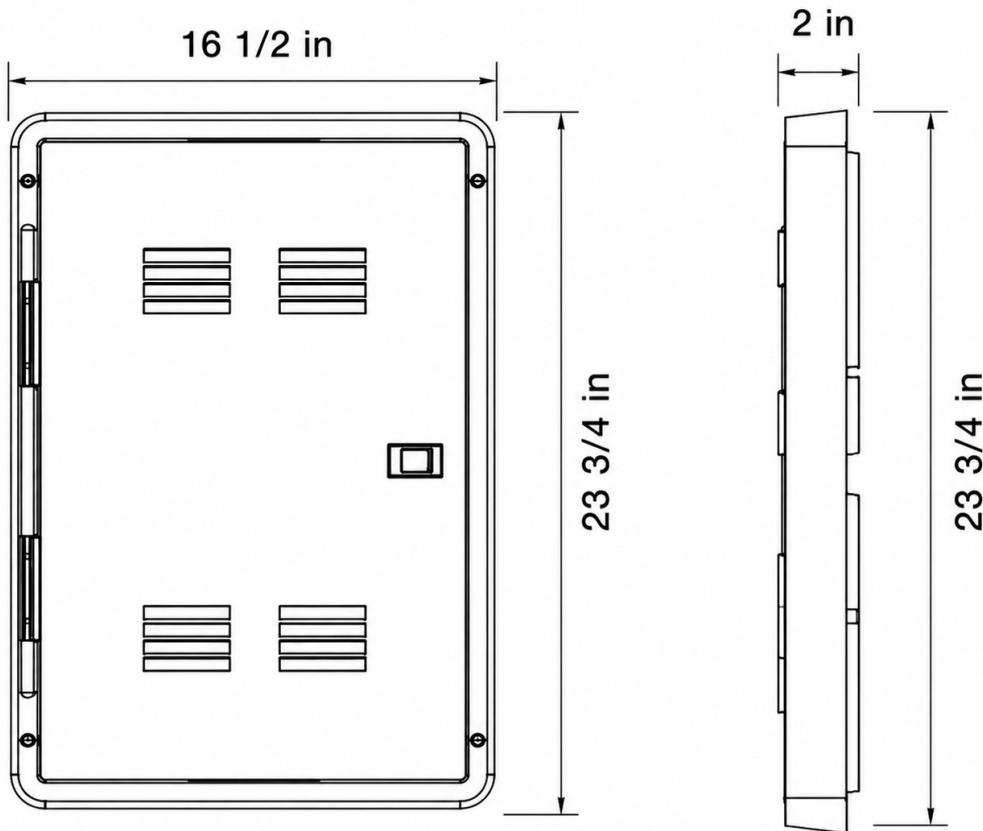

80-1500-HEXT-5

Dimensions

Inside - Back of Box:

- H: 15 inches
- W: 13.25 inches
- D: 3.45 Inches

Inside - Front of Box:

- H: 15.75 inches
- W: 14 inches

Inside with Door:

- D: 5.45 Inches

80-1521-5-STACK

Dimensions

Inside - Back of Box:

- H: 20.25 inches
- W: 13.25 inches
- D: 3.45 Inches

Inside - Front of Box:

- H: 21 inches
- W: 14 inches

Front Mount Tabs

- 16" on center

80-1521-HEXT-5

Dimensions

Inside - Back of Box:

- H: 20.25 inches
- W: 13.25 inches
- D: 3.45 Inches

Inside - Front of Box:

- H: 21 inches
- W: 14 inches

Inside with Door:

- D: 5.45 Inches

Dimensions

Inside - Back of Box:

- H: 40.5 inches
- W: 13.25 inches
- D: 3.45 Inches

Inside - Front of Box:

- H: 41.25 inches
- W: 14 inches

Inside with Door:

- D: 5.5 Inches

Front Mount Tabs