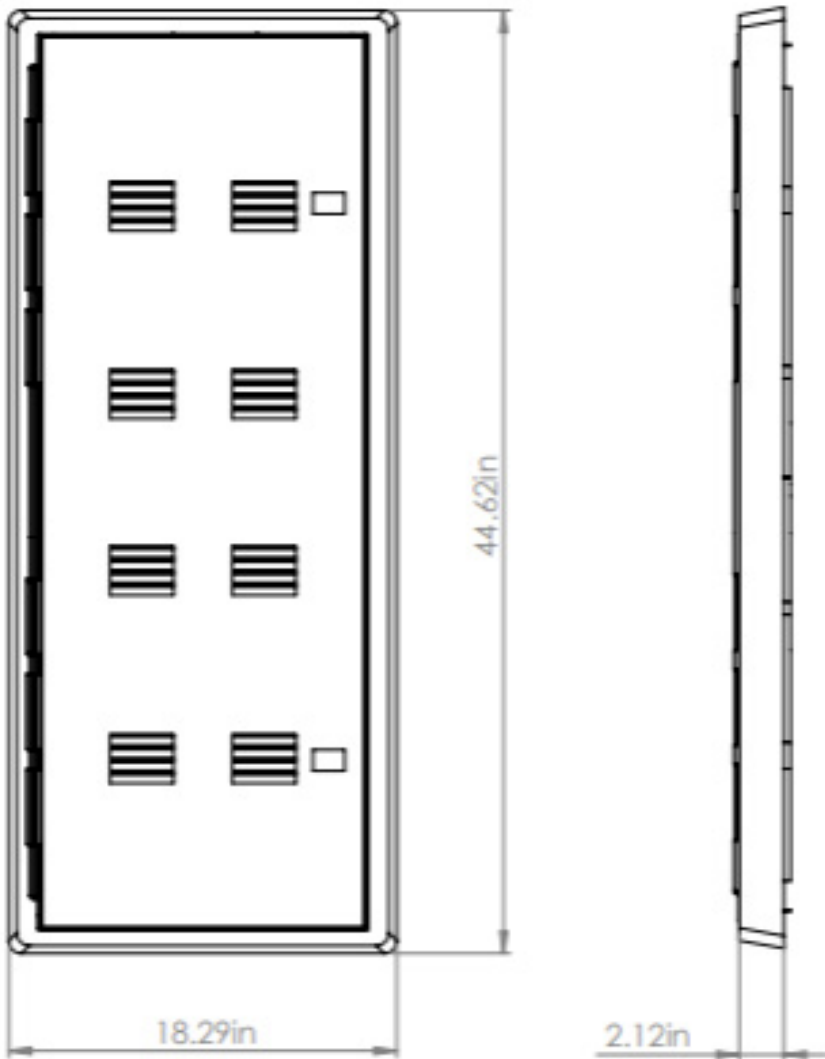

42" Media Enclosure & Doors

- **P/N: 80-1542-5-STACK**
  - 5pk - 42 inch media enclosures
- **P/N: 80-1542-HEXT-5**
  - 5pk - 42 inch "deep" hinged doors
- **P/N: 80-1542-HEXT**
  - 42 inch enclosure and "deep" hinged door packaged as one unit

80-1542-HEXT-5