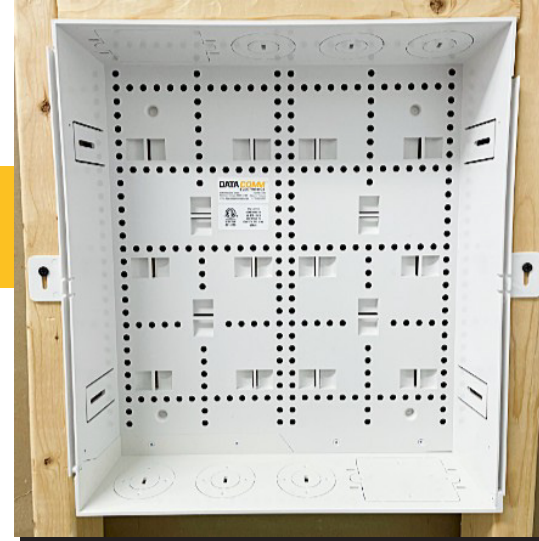

Features:

- Unique nesting design that helps reduce material handling, labor, packaging waste, and helps maximize storage space
- Made of ABS plastic for maximum Wi-Fi transmission and performance
- Universal mounting hole pattern to accept most components
- Built in mounting system for mounting active & passive components while simplifying cable management applications
- ETL Certified to UL 2416 standards CAN/CSA STD C22.2 NO. 60950-7-07
- Optional keyed locks available for security
- Large internal space to accommodate all types of equipment
- Multiple sizes & door/cover options
- Side mount tabs for retrofit applications & depth modifications
- 2 electrical knockouts (top & bottom)
- 6 conduit/microduct knock-outs up to 2 inches

80-1500-5-STACK

80-1500-SC-5

Dimensions

Inside - Back of Box:

- H: 15 inches
- W: 13.25 inches
- D: 3.45 Inches

Inside - Front of Box:

- H: 15.75 inches
- W: 14 inches

Inside with Cover:

80-1530-HEXT-5

Dimensions

Inside - Back of Box:

- H: 29.25 inches
- W: 13.25 inches
- D: 3.45 Inches

Inside - Front of Box:

- H: 30 inches
- W: 14 inches

Inside with Door:

- D: 5.45 Inches

Dimensions

Inside - Back of Box:

- H: 40.5 inches
- W: 13.25 inches
- D: 3.45 Inches

Inside - Front of Box:

- H: 41.25 inches
- W: 14 inches

Inside with Door:

- D: 5.5 Inches

Front Mount Tabs