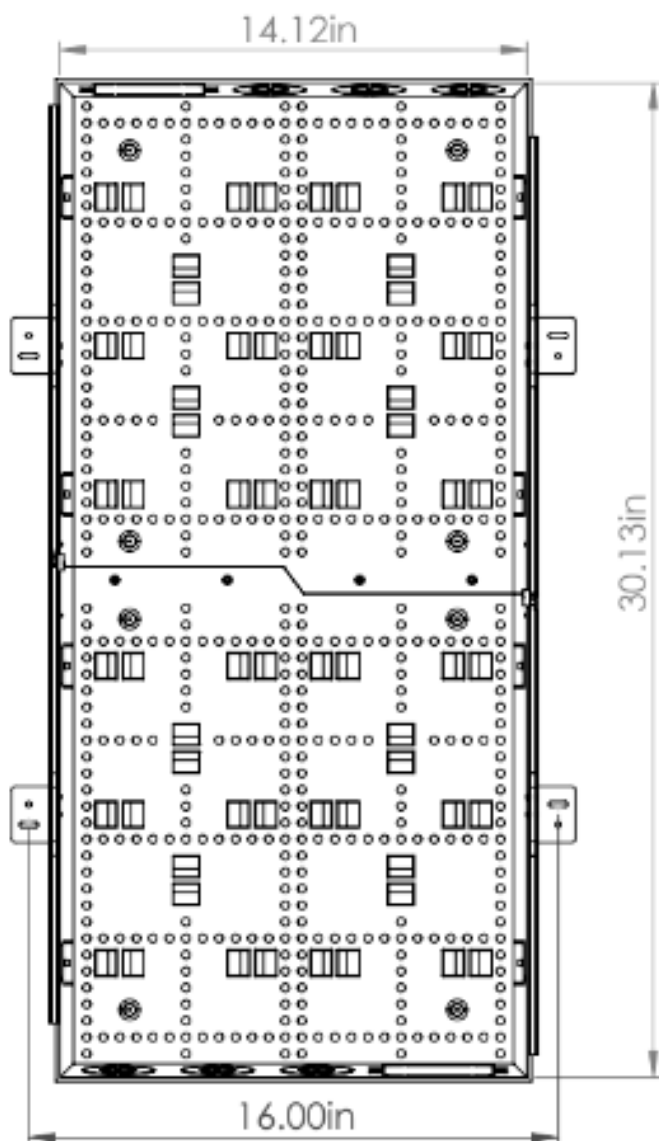

80-1521-HEXT-5

Dimensions

Inside - Back of Box:

- H: 20.25 inches
- W: 13.25 inches
- D: 3.45 Inches

Inside - Front of Box:

- H: 21 inches
- W: 14 inches

Inside with Door:

- D: 5.45 Inches

30" Media Enclosure & Doors

- **P/N: 80-1530-5-STACK**
 - 5pk - 30 inch media enclosures
- **P/N: 80-1530-HC-5**
 - 5pk - 30 inch slim hinged doors
- **P/N: 80-1530-HC**
 - 30 inch enclosure and slim hinged door packaged as one unit
- **P/N: 80-1530-HEXT-5**
 - 5pk - 30 inch deep hinged doors
- **P/N: 80-1530-HEXT**
 - 30 inch enclosure and deep hinged door packaged as one unit

80-1530-5-STACK

Dimensions

Inside - Back of Box:

- H: 29.25 inches
- W: 13.25 inches
- D: 3.45 Inches

Inside - Front of Box:

- H: 30 inches
- W: 14 inches

Front Mount Tabs

- 16" on center

80-1530-HEXT-5

Dimensions

Inside - Back of Box:

- H: 29.25 inches
- W: 13.25 inches
- D: 3.45 Inches

Inside - Front of Box:

- H: 30 inches
- W: 14 inches

Inside with Door:

- D: 5.45 Inches