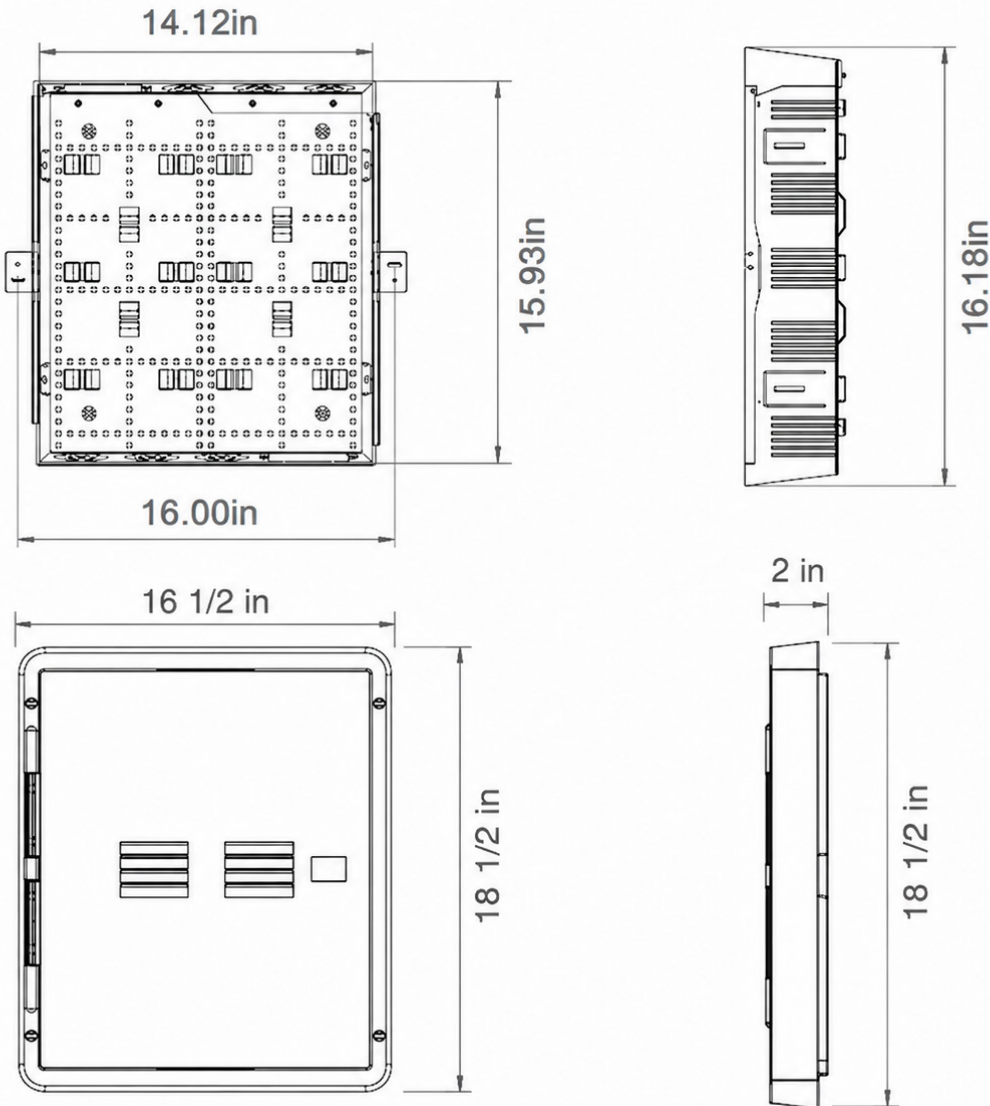

80-1500-HEXT-5

Dimensions

Inside - Back of Box:

- H: 15 inches
- W: 13.25 inches
- D: 3.45 Inches

Inside - Front of Box:

- H: 15.75 inches
- W: 14 inches

Inside with Door:

- D: 5.45 Inches

80-1521-5-STACK

Dimensions

Inside - Back of Box:

- H: 20.25 inches
- W: 13.25 inches
- D: 3.45 Inches

Inside - Front of Box:

- H: 21 inches
- W: 14 inches

Front Mount Tabs

- 16" on center

80-1521-HEXT-5

Dimensions

Inside - Back of Box:

- H: 20.25 inches
- W: 13.25 inches
- D: 3.45 Inches

Inside - Front of Box:

- H: 21 inches
- W: 14 inches

Inside with Door:

- D: 5.45 Inches

Dimensions

Inside - Back of Box:

- H: 40.5 inches
- W: 13.25 inches
- D: 3.45 Inches

Inside - Front of Box:

- H: 41.25 inches
- W: 14 inches

Inside with Door:

- D: 5.5 Inches

Front Mount Tabs