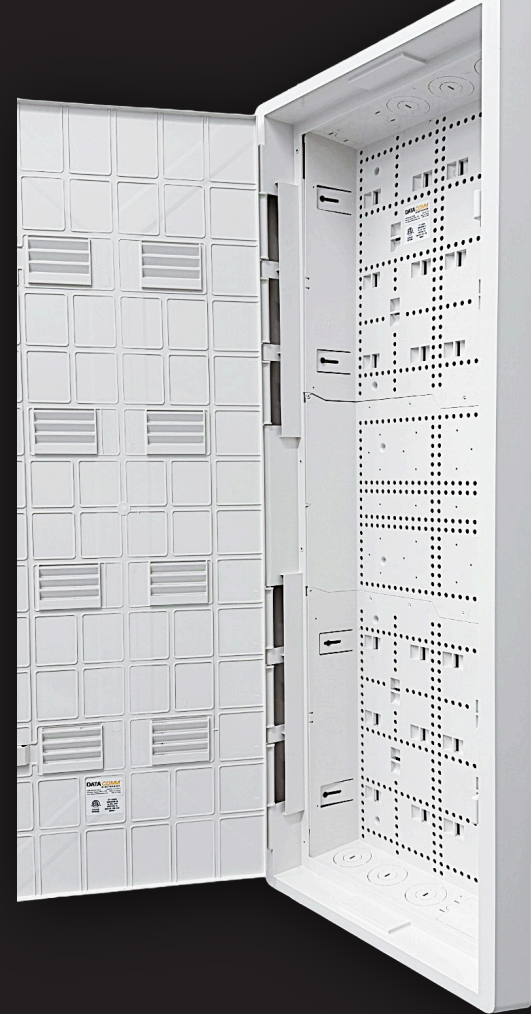

42" Media Enclosure & Doors

- **P/N: 80-1542-5-STACK**
  - 5pk - 42 inch media enclosures
- **P/N: 80-1542-HEXT-5**
  - 5pk - 42 inch "deep" hinged doors
- **P/N: 80-1542-HEXT**
  - 42 inch enclosure and "deep" hinged door packaged as one unit

80-1542-HEXT-5