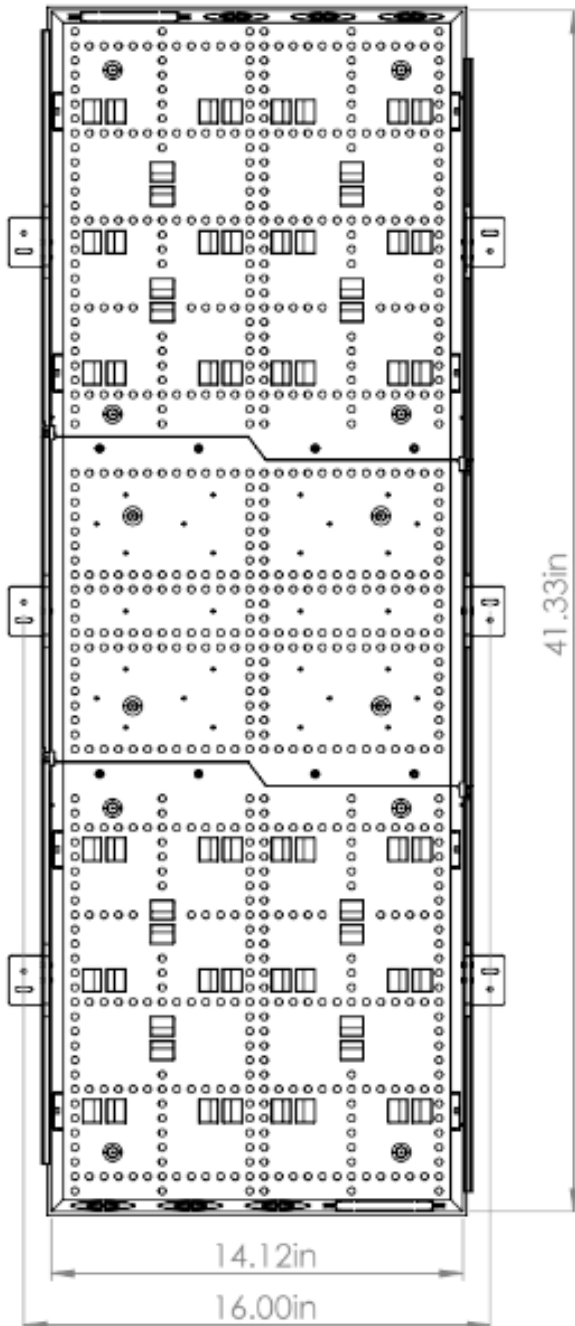

80-1521-HEXT-5

Dimensions

Inside - Back of Box:

- H: 20.25 inches
- W: 13.25 inches
- D: 3.45 Inches

Inside - Front of Box:

- H: 21 inches
- W: 14 inches

Inside with Door:

- D: 5.45 Inches

80-1530-HC-5

Dimensions

Inside - Back of Box:

- H: 29.25 inches
- W: 13.25 inches
- D: 3.45 Inches

Inside - Front of Box:

- H: 30 inches
- W: 14 inches

Inside with Door:

- D: 4 Inches

80-1530-HEXT-5

Dimensions

Inside - Back of Box:

- H: 29.25 inches
- W: 13.25 inches
- D: 3.45 Inches

Inside - Front of Box:

- H: 30 inches
- W: 14 inches

Inside with Door:

- D: 5.45 Inches

Dimensions

Inside - Back of Box:

- H: 40.5 inches
- W: 13.25 inches
- D: 3.45 Inches

Inside - Front of Box:

- H: 41.25 inches
- W: 14 inches

Inside with Door:

- D: 5.5 Inches

Front Mount Tabs