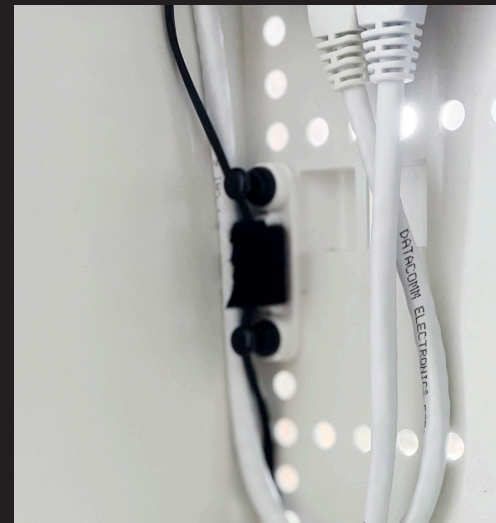

80-1542-HEXT-5

Media Enclosure Accessories

P/N:80-1500-SHELF

- 6.25" W x 3.5" D
- Pins set at 6" on center to mount in back of enclosure
- 3/4" pass through openings for straps
- (1) 24 inch strap

P/N:80-1500-LOCK

- 1 lock and 2 key set
- Easy snap in install
- Replaces standard door latch for DataComm enclosure doors only

- (4) 8" x 3/4" straps
- (4) Quick snap push pin mounting brackets
- Great for cable management