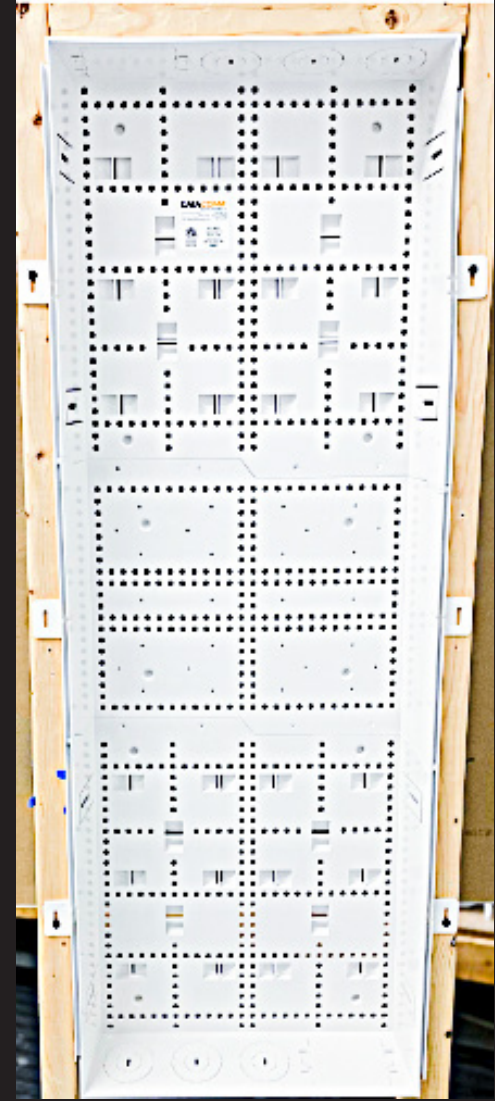

80-1521-HEXT-5

Dimensions

Inside - Back of Box:

- H: 20.25 inches
- W: 13.25 inches
- D: 3.45 Inches

Inside - Front of Box:

- H: 21 inches
- W: 14 inches

Inside with Door:

- D: 5.45 Inches

80-1530-HC-5

Dimensions

Inside - Back of Box:

- H: 29.25 inches
- W: 13.25 inches
- D: 3.45 Inches

Inside - Front of Box:

- H: 30 inches
- W: 14 inches

Inside with Door:

- D: 4 Inches

80-1530-HEXT-5

Dimensions

Inside - Back of Box:

- H: 29.25 inches
- W: 13.25 inches
- D: 3.45 Inches

Inside - Front of Box:

- H: 30 inches
- W: 14 inches

Inside with Door:

- D: 5.45 Inches

Dimensions

Inside - Back of Box:

- H: 40.5 inches
- W: 13.25 inches
- D: 3.45 Inches

Inside - Front of Box:

- H: 41.25 inches
- W: 14 inches

Inside with Door:

- D: 5.5 Inches

Front Mount Tabs